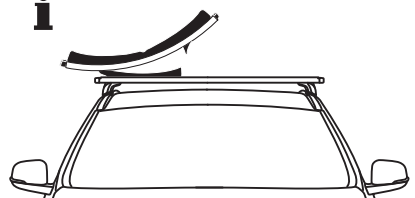

x4

x4

x4

x2

Thule WingBar Evo

Thule WingBar

Thule SlideBar

Thule Squarebar

i

= **Max.
45 kg**

4 kg

i

i

i

Thule WingBar
Evo

Thule WingBar

Thule SlideBar

+

**Thule SquareBar
Adapter 8897**

Thule SquareBar

i

Thule WingBar/ WingBar Evo
SlideBar

Thule SquareBar

**Thule SquareBar
Adapter 8897**