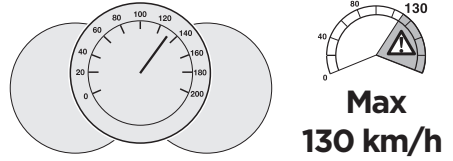

➤ Instructions

Thule K-Guard
840003

CITY CRASH

Complies with ISO norm

x2

x2

x4

x4

x4

x4

x4

x2

Thule WingBar Evo

Thule WingBar

Thule SlideBar

Thule Squarebar

i

= **Max.
45 kg**

4 kg

i

i

i

Thule WingBar
Evo

Thule WingBar