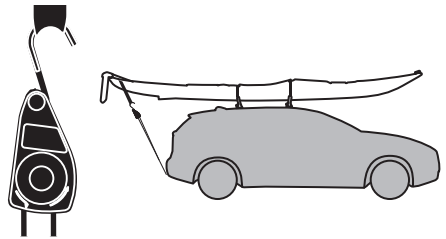

EN Accessories	DK Tilbehør	UK Аксессуары	EL Εξαρτήματα
DE Zubehör	NE Tilbehør	BG Принадлежности	TR Aksesuarlar
FR Accessoires	FI Lisävarusteet	CS Doplňky	AR الملحقات
NL Accessoires	ET Lisavarustus	SK Príslušenstvo	HE תוספות
IT Accessori	LV Piederumi	SL Dodatki	ZH 附件
ES Accesorios	LT Priedai	HR/BiH Dodaci	JA アクセサリー
PT Acessórios	PL Akcesoria	RO Accesorii	KO 액세서리
SV Tillbehör	RU Аксессуары	HU Tartozékok	TH อุปกรณ์เสริม

Thule SquareBar Adapter
8897

Thule QuickDraw
838